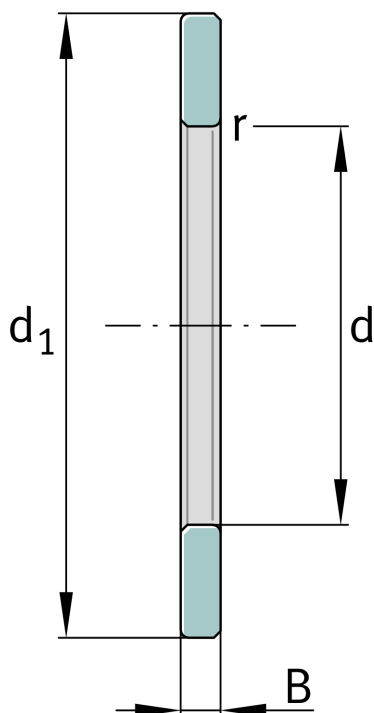

**WS89307**

Shaft locating washer

Schaeffler ID:
0000252750000Axial cylindrical roller bearings 893, single
direction, comprising K893, GS, WS

Technical information

**Main Dimensions & Performance Data**

| | | |
|----------------|---------|---------------------------|
| d | 35 mm | Bore diameter |
| d ₁ | 68 mm | Lip diameter shaft washer |
| B | 7 mm | Height shaft washer |
| | 141.3 g | Weight |

Mounting dimensions

| | | |
|------------------|------|---------------------------|
| r _{min} | 1 mm | minimum chamfer dimension |
|------------------|------|---------------------------|